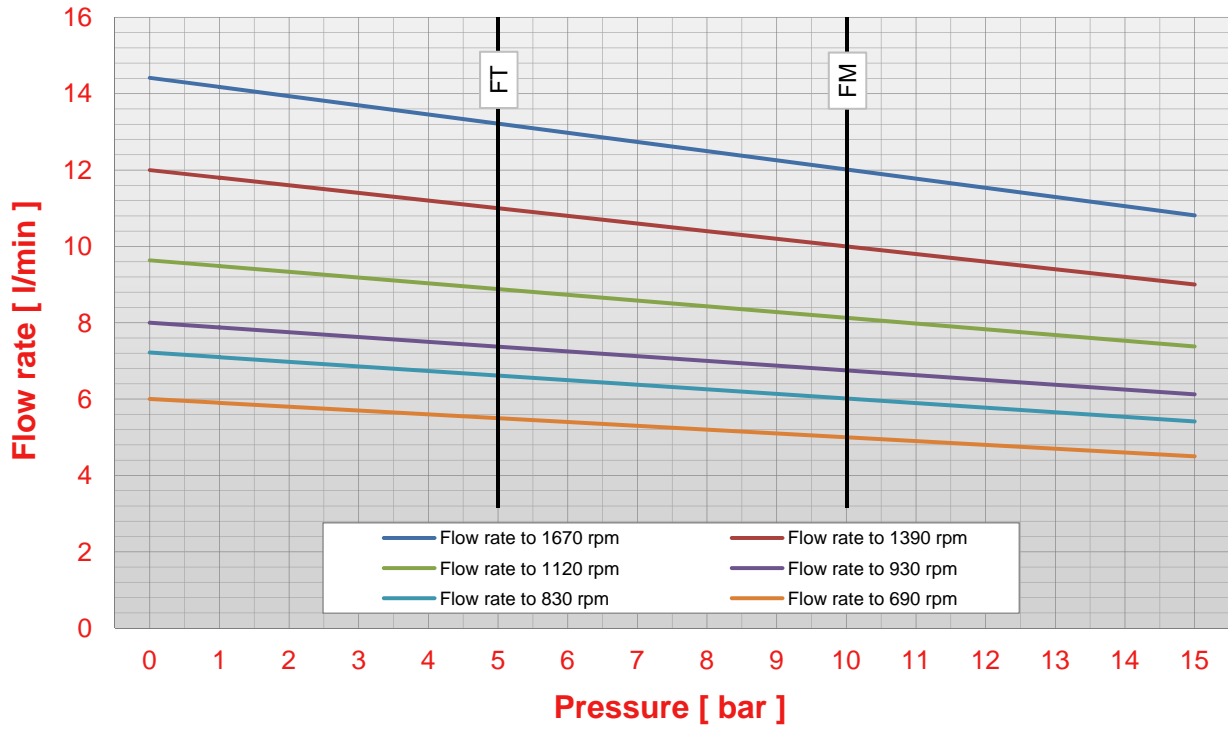

## F FT FM 10

**Pump F FT FM 10 pressure - flow rate chart (viscosity 50 cps)**

**Pump F FT FM 10 pressure - abs. power chart (viscosity 50 cps)**