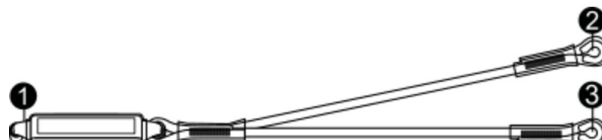

ENERGY ABSORBER

Manufacture	polyester/polyamide webbing

PROTEKT

PROTEKT Grzegorz Laszkiewicz Spolka z o.o. Starorudzka 9, 93-403 Lodz, POLAND
KRS: 0001009727 | REGON: 524047958 | NIP: 7292747932

WWW.PROTEKT.PL

EXPORT SALES DEPARTMENT Skromna 6, 93-405 Lodz, POLAND
Phone: +48 42 29 29 500, export@protekt.com.pl, Fax +48 42 680-20-93